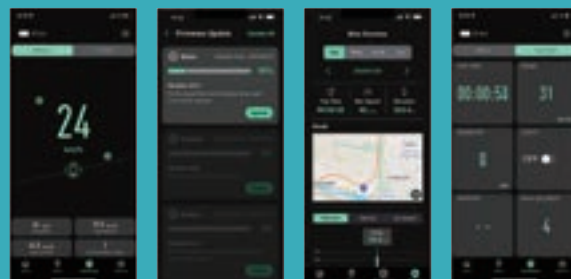

#### MAIN INFORMATION

Short press 🔌 ON/OFF to switch between Speed/Range display.

#### BATTERY LEVEL

- 🔋 81% - 100%
- 🔋 61% - 80%
- 🔋 41% - 60%
- 🔋 21% - 40%
- 🔋 1% - 20%

🚶 WALK

Press + UP / - DOWN to switch levels.

- 📖 SPORT
- 📖 TOUR
- 📖 ECO
- 📖 OFF

- ☾ LIGHT ON/OFF: Long Press + UP.
- 🚶 WALK ASSIST: Long Press 🚶 WALK to Unlock, then Hold + UP to start.
- 🚲 APP CONNECT: Double Click 🔌 ON/OFF.

### SMARTLY CONNECT YOUR E-BIKE

Download **Hyena Rider Assistant**. Elevate your ride with a dynamic dashboard, riding data analysis, smart e-bike management, OTA updates, and personalized settings, for an unparalleled riding experience.