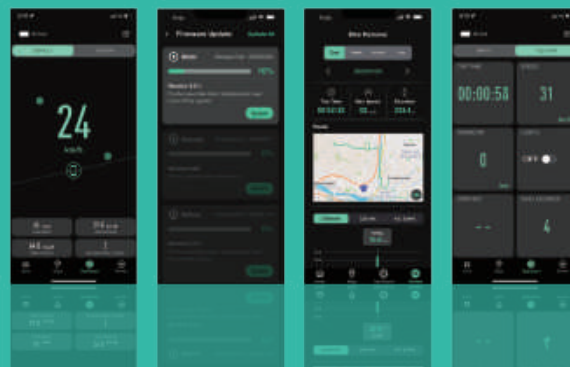

LED MULTI

Control with Minimalist Design

-  76% - 100%
-  51% - 75%
-  26% - 50%
-  1% - 25%

BATTERY LEVEL

SUPPORT LEVEL

Press **+** UP / **-** DOWN to switch levels.

-  SPORT
-  TOUR
-  ECO
-  OFF

ON/OFF

ON: Short Press
OFF: Long Press

SYSTEM STATUS

-  Normal
-  App Connected
-  Alert / Reminder

-  LIGHT ON/OFF: Long Press **+** UP.
-  WALK ASSIST: Long Press **-** DOWN to Unlock, then Hold **+** UP.
-  APP CONNECT: Double Click **⏻** ON/OFF.

SMARTLY CONNECT YOUR E-BIKE

Download **Hyena Rider Assistant**. Elevate your ride with a dynamic dashboard, riding data analysis, smart e-bike management, OTA updates, and personalized settings, for an unparalleled riding experience.