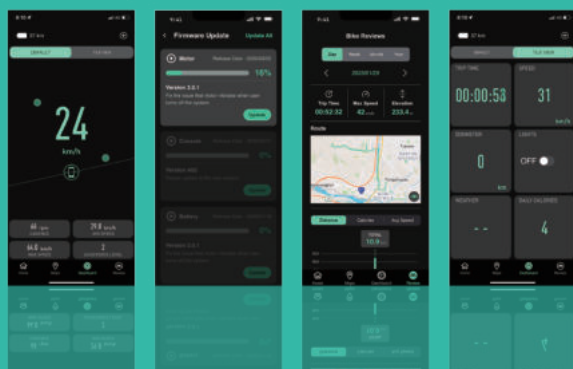

## BATTERY LEVEL

 81% - 100%

 61% - 80%

 41% - 60%

 21% - 40%

 11% - 20%

 < 10%

## SYSTEM STATUS

 Normal

 App Connected

 Alert / Reminder

 **LIGHT ON/OFF:** Long Press **+ UP**.

 **WALK ASSIST:** Long Press **- DOWN** to Unlock, then Hold **+ UP**.

 **APP CONNECT:** Double Click **ON/OFF**.

# SMARTLY CONNECT YOUR E-BIKE

Download **Hyena Rider Assistant**. Elevate your ride with a dynamic dashboard, riding data analysis, smart e-bike management, OTA updates, and personalized settings, for an unparalleled riding experience.